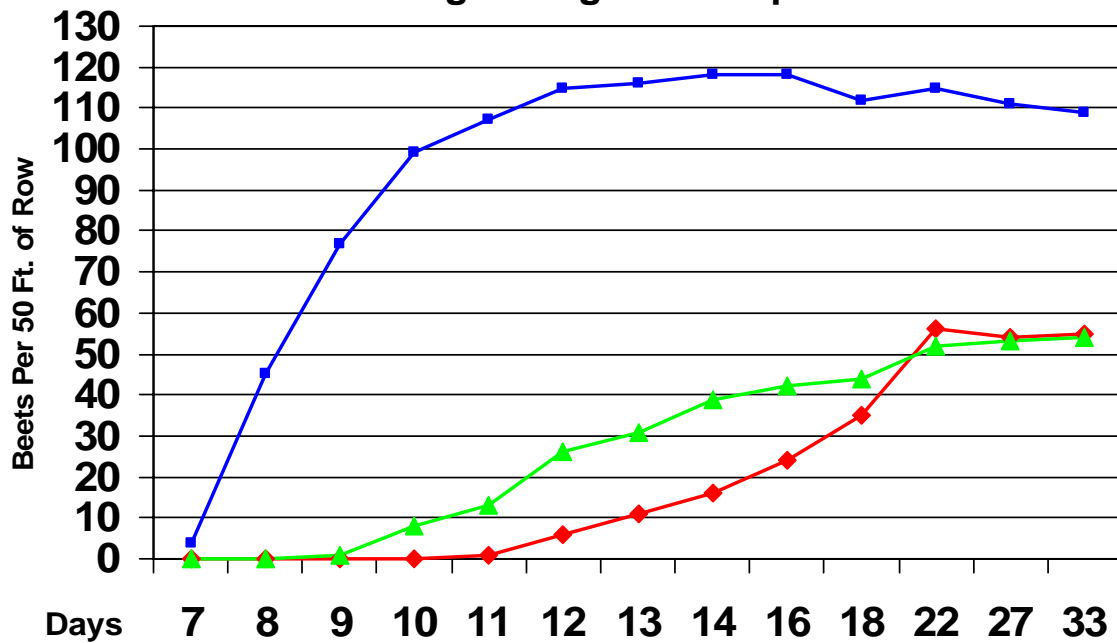

# Sugarbeet Advancement

Partnership Of:

Sugar Beet Growers  
Michigan Sugar Company  
Michigan State University  
Agribusiness

**2006 X Beet Trial  
(Bean and Beet Farm)  
9 Replications  
Beets per 50 Feet of Row**

## Emergence

	7 Day	8 Day	9 Day	10 Day	11 Day	12 Day	13 Day	14 Day	16 Day	18 Day	20 Day	25 Day
Check	0	0	0	0	1	6	11	16	24	35	53	53
PAT	0	0	1	8	13	26	31	39	42	44	56	54
X Beet	4	45	77	99	108	116	116	119	118	112	115	111
Ave	—	—	—	—	—	—	—	—	—	—	—	—
LSD 5%	1	6	8	8	7	6	6	8	9	8	10	10
CV %	102	39	30	22	16	13	12	13	15	13	13	14

## Priming Emergence Graph

◆ Check
 ■ X-Beet
 ▲ PAT

Sugarbeet Advancement – 2006  
 Location: Bean and Beet Research Farm  
 Planted: 4/11/06  
 9 Replications  
 Variety: C-963